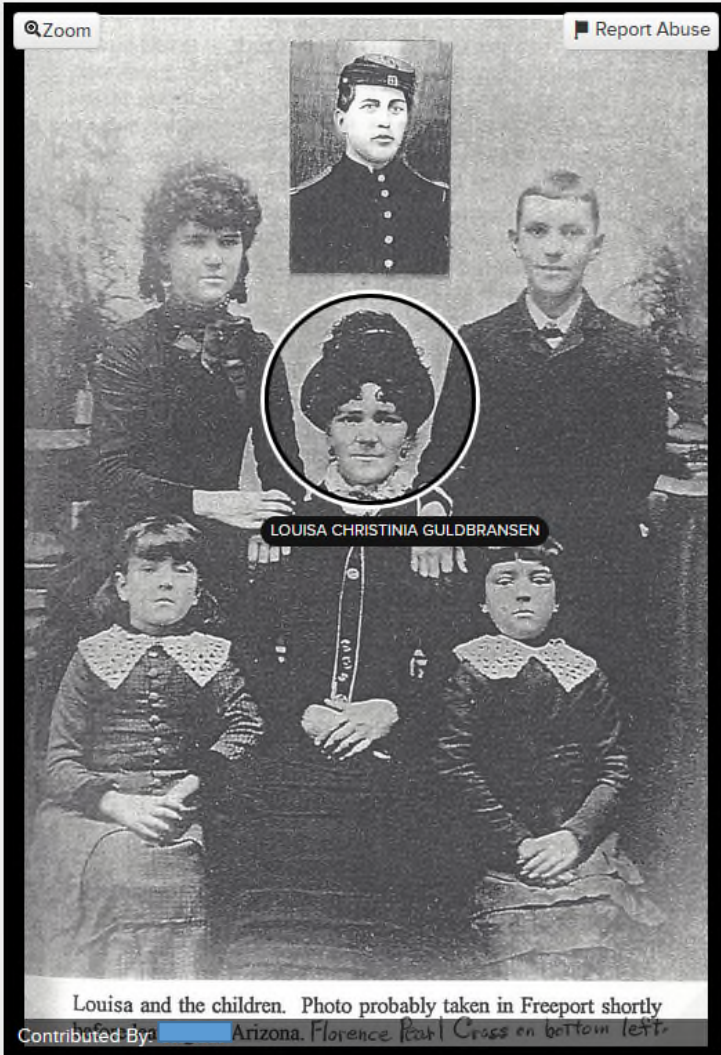

Previous | Next

Louisa Christina Gulbrandsen and Children

- 7 PEOPLE
- 0 ALBUMS
- 0 STORIES
- i DETAILS
- EVENT

DESCRIPTION

PEOPLE IN THIS PHOTO

- **Louisa Christina ...**
  Louisa Christina Gulbrandsen
  (1848-1936) KWJD-PFG
- **Florence Pearl Cr...**
  Florence Pearl Cross
  (1875-1951) KWZM-YCT
- **Cora Louise Cross** ▾
  Cora Louisa Cross
  (1877-1953) KWZH-WRF
- **Mary Ellen Cross** ▾
  Mary Ellen Cross
  (1873-1927) K2WR-H3T
- **William Benjamin...** ▾
  William Benjamin Cross
  (1870-1957) KWJ6-S1P
- **David Eugene Cr...** ▾
  David Eugene Cross
  (1849-1934) LKVY-HH3
- **Louisa Christina ...** ▾
  Louisa Christina

Easily Annotate!

Link individuals in photos to their Records!