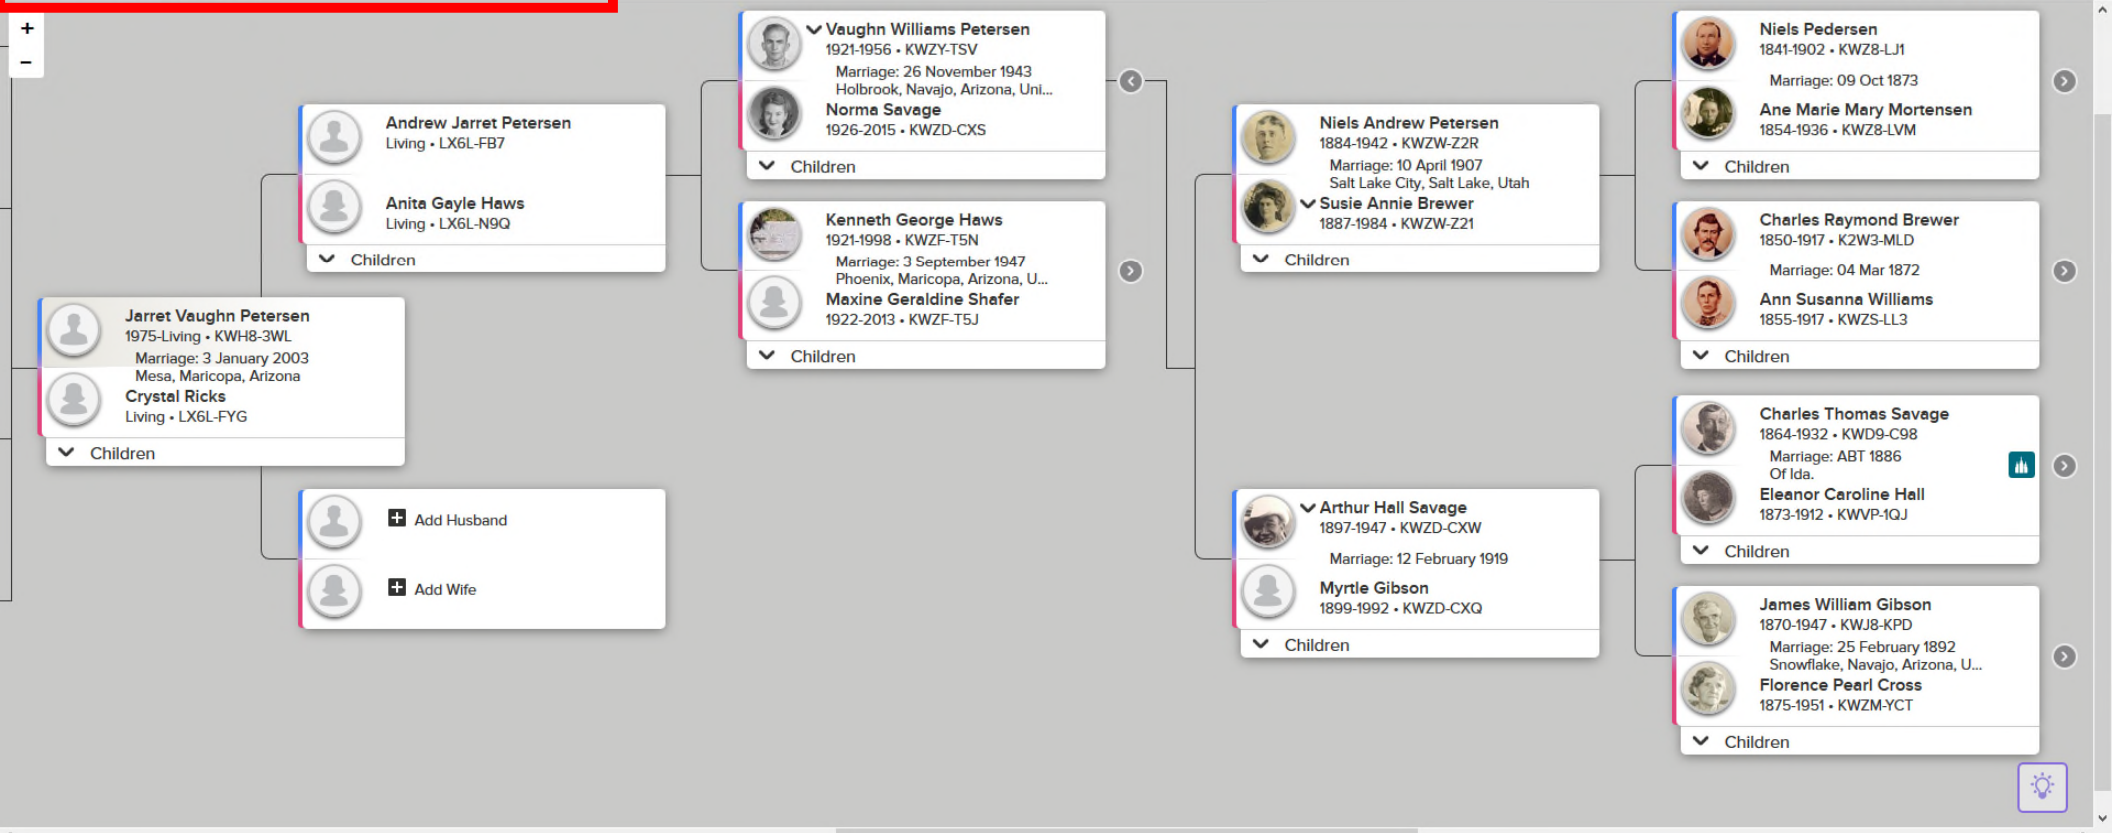

FamilySearch.org: Family Tree

Connect Your Generations
Discover your place in history. See what is already known about your ancestors, add new details, and share your family's story.
Go to the tree

Jarret Vaughn Petersen
Spouse

Fath
Moti
Fath
Moti

Find, Take, Teach Photos Family Tree Search Indexing Family Booklet

Customize Your Family Tree
Choose Your New Design

You Have a Pioneer Ancestor!
Show Me

Family Tree

TREE PERSON FIND LISTS WHAT'S NEW

Portrait Print

Research Suggestions
 Peder Nielsen

No Sources Attached
 This person has no sources attached to his or her information.

Peder Nielsen Kirstin Jensen

Niels Pedersen
 1841-1902

Ane Marie M... Mortensen
 1854-1936