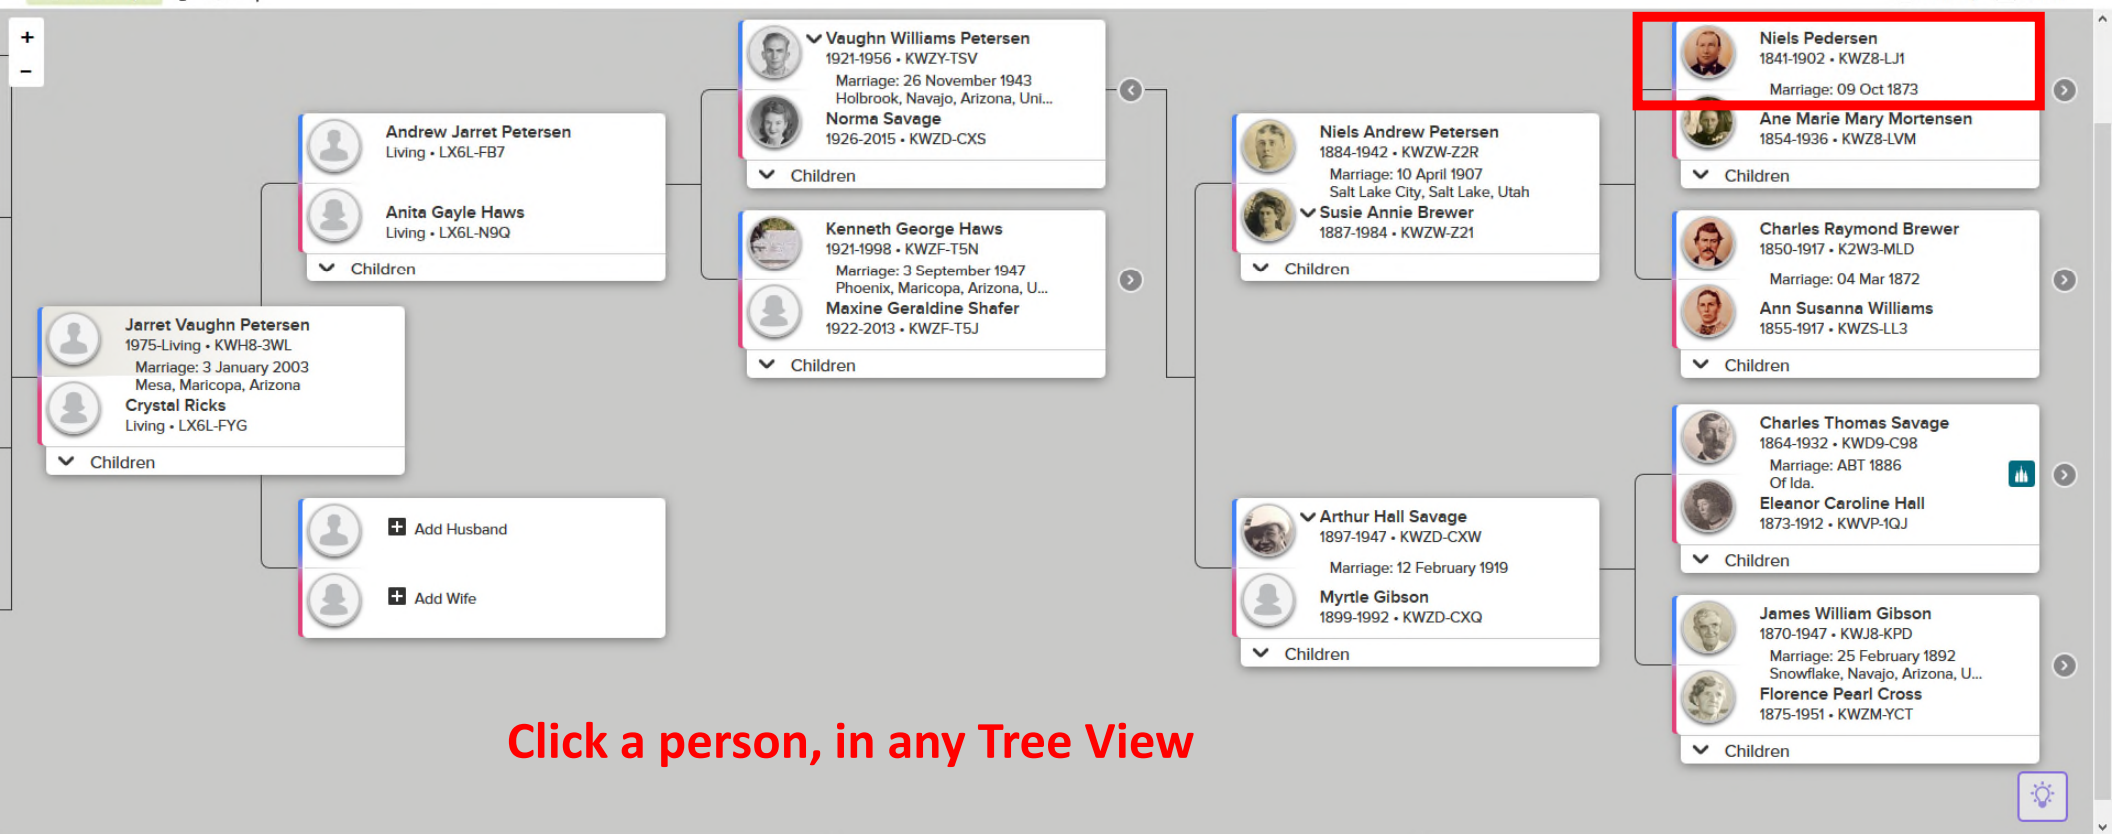

Portrait Print

Research Suggestions
 Peder Nielsen

No Sources Attached
 This person has no sources attached to his or her information.

Peder Nielsen Kirstin Jensen

Niels Pedersen
 1841-1902

Ane Marie M... Mortensen
 1854-1936

Sephine Ch... Petersen
 1878-1964

Elijah Thomas
 1876-1967

Mary Ann Petersen
 1881-1962

Niels Andrew Petersen
 1884-1942

Susie Annie Brewer
 1887-1984

Joseph Loren... Petersen
 1887-1993

Eliza Cliffe
 1886-1975

Portrait View

Fan Chart View

Descendancy View

Click a person, in any Tree View

Select a person

Jarret Vaughn Petersen

 **Niels Pedersen**
KWZ8-LJ1  Watch

BIRTH 15 October 1841
Gannebro, Praesto, Denmark