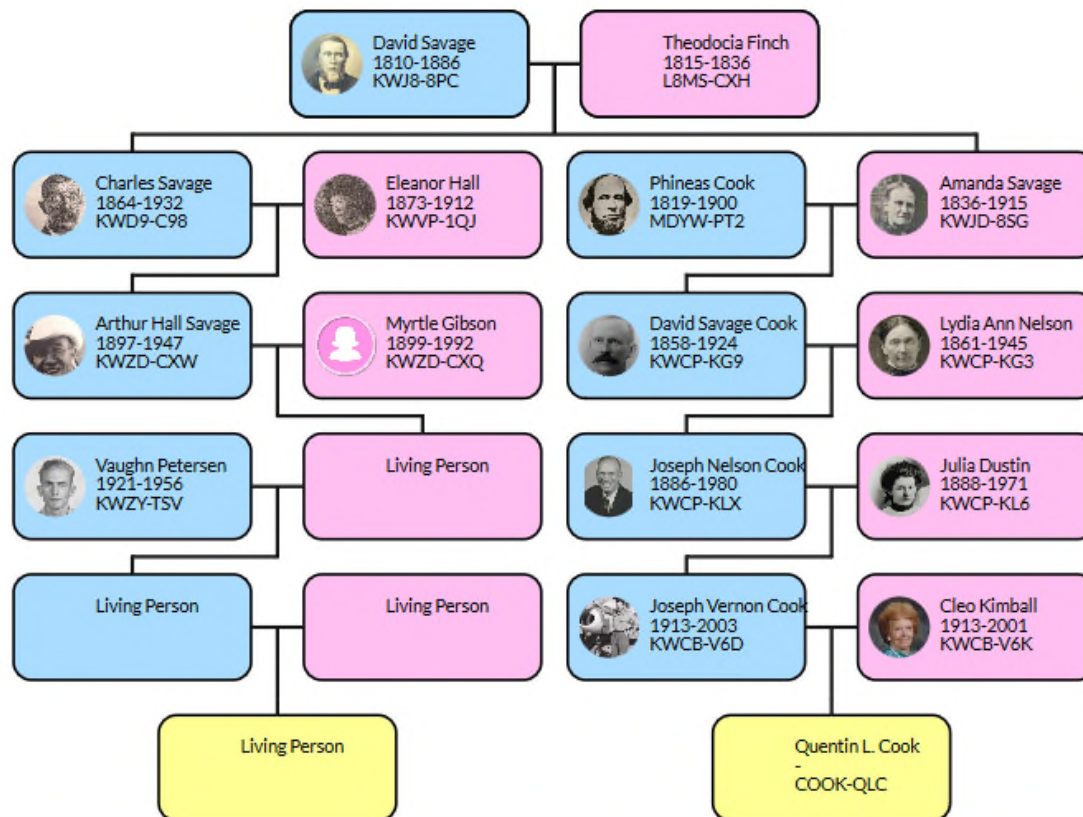

Relation between Jarret Vaughn Petersen and Quentin L. Cook