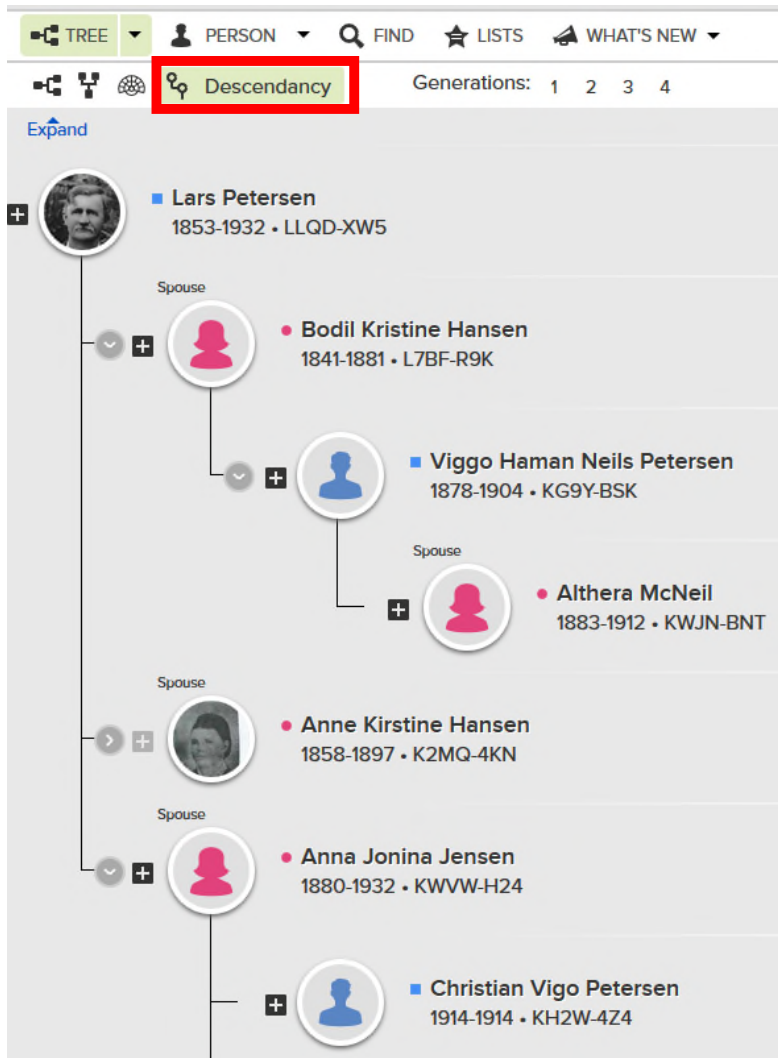

Portrait Print

Research Suggestions
 Peder Nielsen

No Sources Attached
 This person has no sources attached to his or her information.

Peder Nielsen Kirstin Jensen

Niels Pedersen
 1841-1902

Ane Marie M... Mortensen
 1854-1936

Sephine Ch... Petersen
 1878-1964

Elijah Thomas
 1876-1967

Mary Ann Petersen
 1881-1962

Niels Andrew Petersen
 1884-1942

Susie Annie Brewer
 1887-1984

Joseph Loren... Petersen
 1887-1993

Eliza Cliffe
 1886-1975

Portrait View

Fan Chart View

Descendancy View

Click a person, in any Tree View

Select a person

Jarret Vaughn Petersen

 **Niels Pedersen**
KWZ8-LJ1  Watch

BIRTH 15 October 1841
Gannebro, Praesto, Denmark