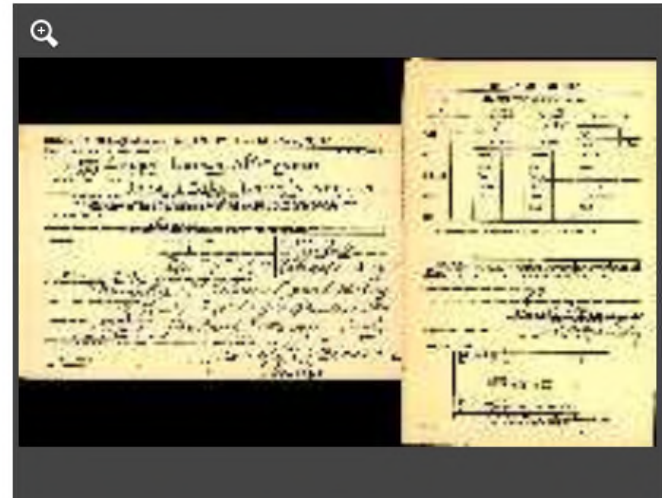

◀ Go To: Search Results

📄 COPY 🖨️ PRINT 📦 SOURCE BOX ▾ 📄 SHARE ▾

📄 Review Attachments 🗺️ View in Family Tree

🔍 Joseph Lorenzo Peterson

United States World War II Draft Registration Cards, 1942

Name	Joseph Lorenzo Peterson
Event Type	Draft Registration
Event Date	29 Apr 1942
Event Place	Joseph City, Navajo, Arizona, United States
Age	54
Complexion	Light
Employer	A T And S F R W Y Co
Birth Date	11 Dec 1887
Birthplace	Pinedale, Arizona
Relative's Name	Eliza C Petersen
Eye Color	Blue
Hair Color	Brown
Height	6
Weight	155

CITING THIS RECORD

"United States World War II Draft Registration Cards, 1942," database with images, *FamilySearch* (<https://familysearch.org/ark:/61903/1:1:QKCW-BL2T> : 9 April 2016), Joseph Lorenzo Peterson, 29 Apr 1942; citing NARA microfilm publication M1936, M1937, M1939, M1951, M1962, M1964, M1986, M2090, and M2097 (Washington D.C.: National Archives and Records Administration, n.d.).

[View the original document.](#) The original may contain more information than was indexed.

UNITED STATES WORLD WAR II DRAFT REGISTRATION CARDS, 1942 📘

Affiliate	World War II Draft Cards (Fourth Registration) for the State of Arizona
Digital Folder Number	101237279
Image Number	00500